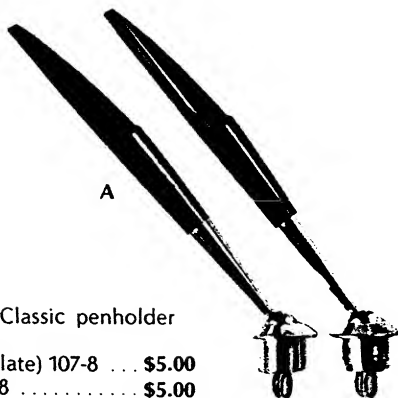

W289 Gunstock walnut, 3 x
12". With 22K gold electro-
plated Parker 75 Classic ball
pen and pencil, brass
nameplate ... \$42.50

E179 Solid aluminum, 2"
cube. With brushed stainless
steel Parker 75 Classic
ball pen ... \$17.50

E199 Solid brass, 2"
cube. With 22K gold electroplated
Parker 75 Classic
ball pen ... \$22.50

W109 Solid walnut, 2" cube.
With 22K gold electroplated
Parker 75 Classic
ball pen ... \$15.00

E169 Cast iron, 2" cube. With
brushed stainless steel Parker
75 Classic ball pen ... \$15.00

Writing instrument and penholder components for Parker 75 Classic Desk Sets

A. Parker 75 Classic penholder
assembly
(gold electroplate) 107-8 ... \$5.00
(chrome) 108-8 ... \$5.00

B. Parker 75 Classic sterling silver ball pen 533-3 ... \$15.00 pencil 533-4 ... \$15.00
C. Parker 75 Classic 22K gold electroplated ball pen 234-3 ... \$10.00 pencil 234-4 ... \$10.00
D. Parker 75 Classic stainless steel ball pen 532-3 ... \$7.50